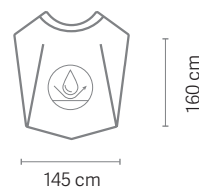

Capa de corte

Cutting cape

RAGNAR
BARBER LINE

American Old School

REF. 07517

EAN: 84230292382

u.m.vta: 1 40

P.V.P.R 13,00€

10x10 units

07517

Polyester
Waterproof

07518

Polyester
Waterproof

Graffiti

REF. 07518

EAN: 8423029092399

u.m.vta: 1 40

P.V.P.R 13,00€

10x10 units

Aviator classic color

REF. 07519

EAN: 8423029092405

u.m.vta: 1 40

P.V.P.R 13,00€

10x10 units

07519

Aviator classic

REF. 07520

EAN: 8423029092412

u.m.vta: 1 40

P.V.P.R 13,00€

10x10 units

07520

Dolar american flag

REF. 07521

EAN: 8423029091743

u.m.vta: 1 40

P.V.P.R 13,00€

10x10 units

07521

Cierre de gancho
Hook closure