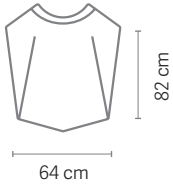

Delantal tejano con bolsillos Texan apron with pockets

REF. 07010

EAN: 8423029073299

u.m.vta: 1 10

P.V.P.R **13,80€**

14x10 units

Peso: 200 gramos
Weight: 200 g