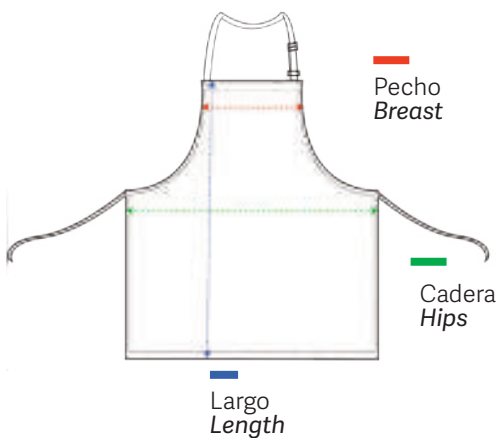

*Smooth leatherette apron. Without pockets. Raincoat. With regulator in the neck. Leatherette*

 28/29 cm  
 66/67 cm  
 81,50/82,50 cm