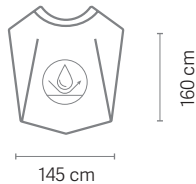

Capa rayas calavera skull cutting cape

REF.06993

EAN: 8423029073145

u.m.vta: 1 40

P.V.P.R 13,00€

10x10 units