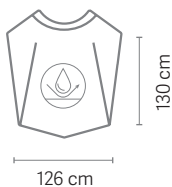

Bolsa 30 capas negras Bag 30 black single use capes

REF. 07243

EAN: 8423029076962

u.m.vta: 1 50

P.V.P.R 5,58€

Un solo uso

Single use

Capa de plástico para tinte Plastic-dye cape

REF. 01174

EAN: 8423029011758

u.m.vta: 1 12

P.V.P.R 4,40€

Grande. Velcro

Grande. Velcro