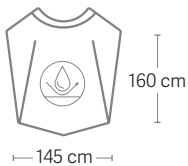

*Polyester pongee*  
*Water repellent*  
*Weight 150g*  
*Closure: button*