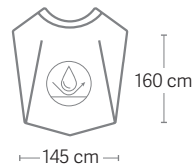

*Polyester pongee*  
*Water repellent*  
*Weight 150g*  
*Closure: button*