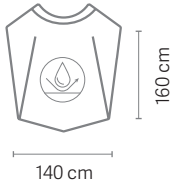

## Capa barber shop Barber shop cutting cape

**REF.06997**

EAN: 8423029073183

u.m.vta: 1  40 

**P.V.P.R 13,00€**

10x10 units

Pongee polyester  
Repelente al agua  
Peso: 150 gramos  
Cierre botón

*Polyester pongee  
Water repellent  
Weight 150g  
Button closure*