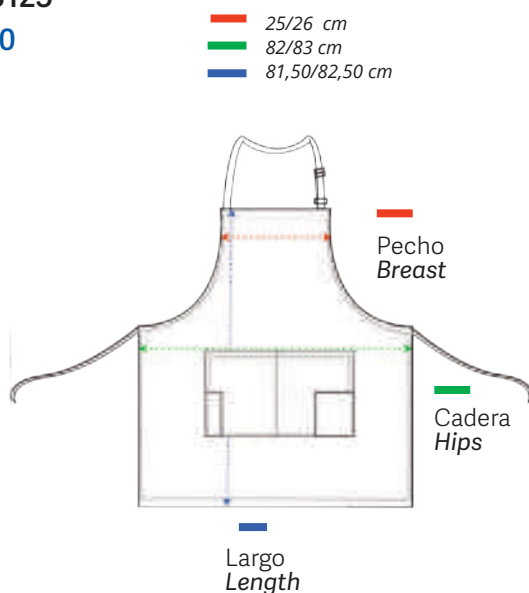

Delantal peto tejano Denim bib apron

MOD. 31603125

REF. 06310/50

EAN: 8435552703079

P.V.P.R 31,70€

Delantal y peto de tejano elástico. Regulación con correa y cierre lazo. Con 4 bolsillos (bolsillo central dividido en 2 + 2 pequeños). Talla única. 60% poliéster, 37% algodón, 3% elástico.

Elastic denim bib apron. Regulation with strap and loop closure. With 4 pockets (central pocket divided into 2 + 2 small). Only size. 60% polyester, 37% cotton, 3% elastic.