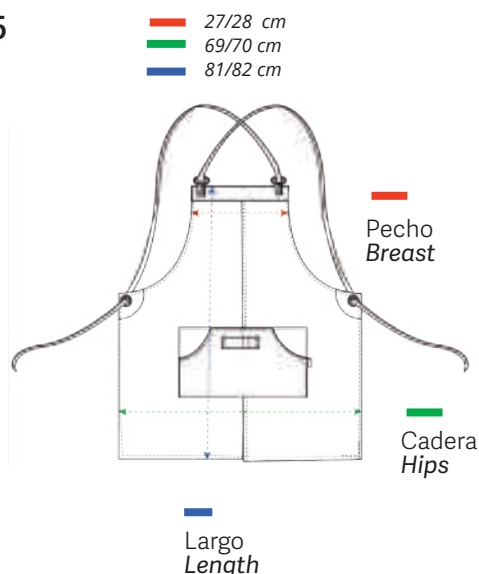

Delantal retro tejano Retro denim apron

lacla

MOD. 31803155

REF.06355

EAN: 8435552713894

u.m.vta: 1 40

P.V.P.R 23,20€

Delantal retro tejano elástico con detalles en polipiel marrón. Bolsillo central con aplique para utensilios. Pinzas reguladoras cruzadas en la espalda. Corte central. Talla única. 60% poliéster, 37% algodón, 3% elástico.

Retro elastic denim apron with brown faux leather details. Central pocket with utensil appliqué. Regulatory clamps crossed in the back. Central cut. Only size. 60% polyester, 37% cotton, 3% elastic.