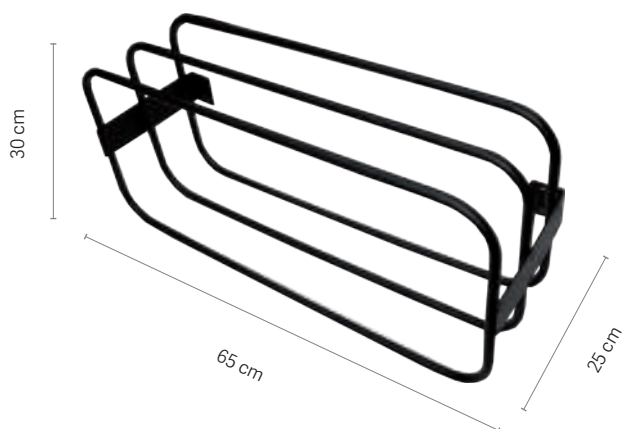

Organizador para colgar toallas Organizer to hang towels

REF.04378

EAN: 8423029040314

u.m.vta: 1 6

⌘ P.V.P.R 29,15€

Válvula fregadero lavacabezas Wash basin sink valve

REF.07626

EAN: 8423029092962

u.m.vta: 1 40

⌘ P.V.P.R 11,00€