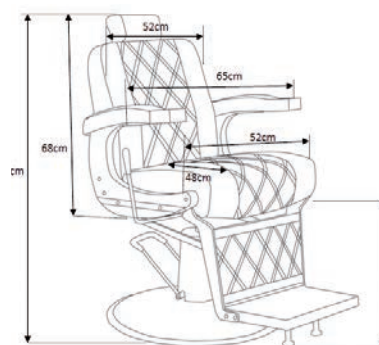

Sillón barbero VIGOR

VIGOR barber armchair

El sillón de barbero VIGOR está diseñado con un estilo moderno pero sin perder su funcionalidad y sus líneas clásicas. El sillón tiene una bomba hidráulica para subir y bajar el asiento. La espuma del respaldo tiene un grosor de 13,5 cm y la del asiento de 11,5 cm. El reposacabezas es extraíble y ajustable. El respaldo puede ser inclinado 130 grados y, al mismo tiempo que se inclina el respaldo, la estructura del apoyapiés también se inclinará para dar el máximo confort.

The VIGOR barber armchair is designed with a modern style but without losing its functionality and classic lines. The chair has a hydraulic pump to raise and lower the seat. The backrest foam is 13.5 cm thick and the seat foam is 11.5 cm thick. The headrest is removable and adjustable. The backrest can be tilted 130 degrees and, at the same time as the backrest is tilted, the footrest structure will also tilt to give maximum comfort.

REF.04888

EAN: 8423029046705

u.m.vta: 1 1

⌘ P.V.P.R 741,65€

REF.04888/73

EAN: 8423029047757

u.m.vta: 1 1

⌘ P.V.P.R 741,65€

VIDEO