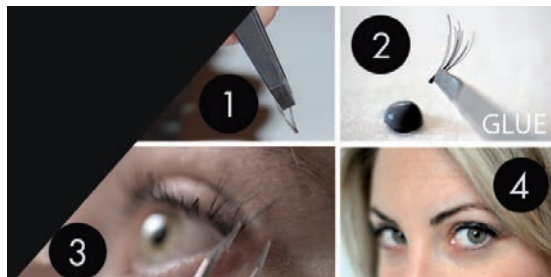

¿Cómo usar pestaña individual

How to use individual eyelashes?

1. Coger pestaña con unas pinzas
2. Mojar la base en adhesivo
3. Colocar en el nacimiento de las pestañas. Nunca en el párpado
4. Maquillar y ¡listo!

1. Gasp the eyelash with the tongs
2. Dip the base in the adhesive
3. Place it on the root of the eyelashes. Never on the eyelid
4. Apply make-up and hey, presto!