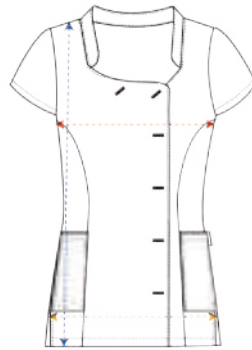

Chaqueta básica cremallera

Basic zip-up jacket

lacla

Mod. 51307830

Casaca lisa de manga corta, cuello mao y canto delante con vivo de satén de color plata, delanteros con costadillos y bolsillos. Abrochado lateral con corchetes metálicos rectangulares, espalda con pinzas y aberturas laterales. Fácil de planchar. Poliéster muy transpirable. 100 % poliéster fino

Plain short-sleeved jacket, mandarin collar and front edge with silver satin trim, front selvages and pockets. Side fastening with rectangular metal hooks, back with darts and side slits. Easy to iron. Very breathable polyester. 100% fine polyester

S
98 - 102 cm
104 - 108 cm
70 - 72 cm
REF.06301/50/1
EAN: 8435552704632
u.m.vta: 1 40
P.V.P.R 51,00€

Pecho
Breast

Cadera
Hips

Largo
Length