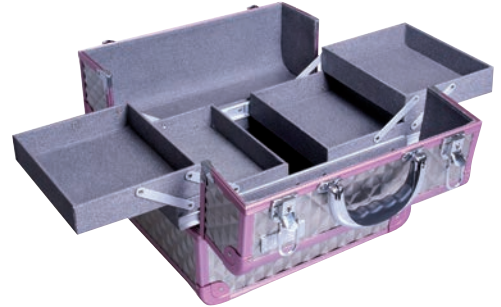

Maletas aluminio Aluminium suitcases

Todas las maletas se venden vacías
All the cases sold empty

6 compartimentos y 4 bandejas

6 compartments and 4 trays

REF.03598

u.m.vta: 1 4

EAN: 8423029033965

P.V.P.R 116,00€