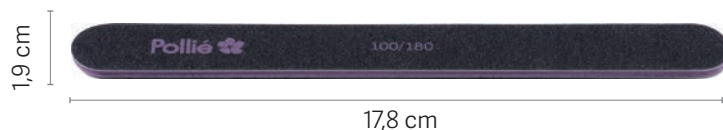

Lima profesional negra acolchada

Padded black professional nail file

Grueso: 0,3 cm
Thickness: 0.3 cm

100/180

Recta
Straight

REF.03427

EAN: 8423029032234

u.m.vta: 12 300

P.V.P.R 0,84€

10x300 units