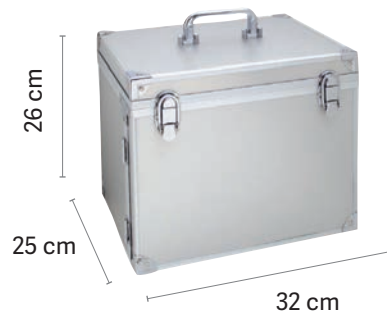

REF.02317

EAN: 8423029021474

u.m.vta: 1 4

P.V.P.R 75,00€