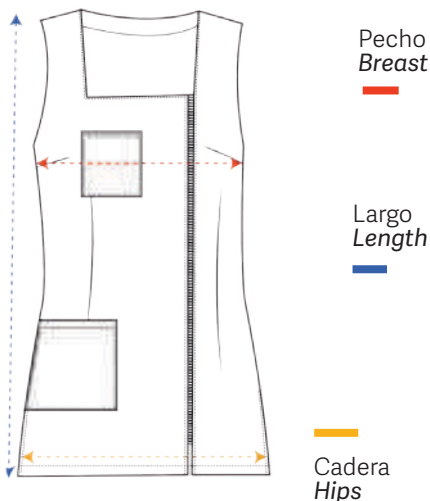

XXL

116 - 120 cm
128 - 132 cm
76 - 78 cm

REF.06298/58/5

EAN: 8423029041380

u.m.vta: 1 40

P.V.P.R 18,12€