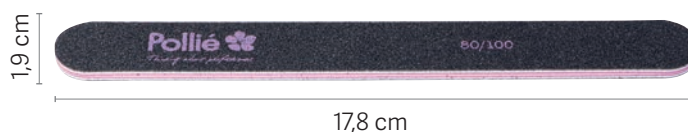

Limas en bolsa individual: recta

Nail files individual bag: straight

Peso: 10 g
Weight: 10 g

Grueso: 0,6 cm
Thickness: 0.6 cm

80/100

REF.06697

EAN: 8423029069568

u.m.vta: 12 192

P.V.P.R **0,78€**

10x192 units

150/180

REF.06698

EAN: 8423029069575

u.m.vta: 12 192

P.V.P.R **0,78€**

10x192 units