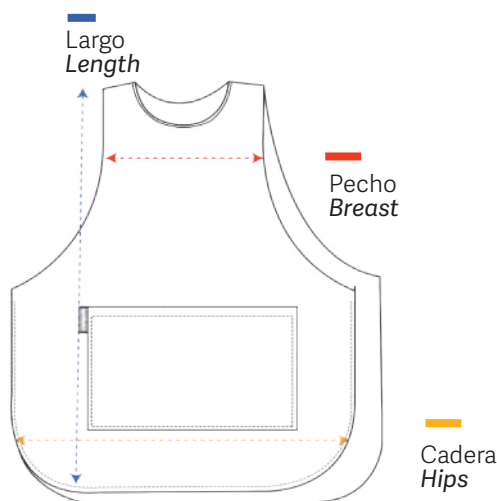

REF.07558

EAN: 8435552701969

u.m.vta: 1 40

P.V.P.R 26,60€

Stole 100% stretchy polyester. Adjusted at the back with a ribbon and with large and comfortable front pockets.

- 36 cm
- 51 cm
- 78 cm

Pantalón mujer