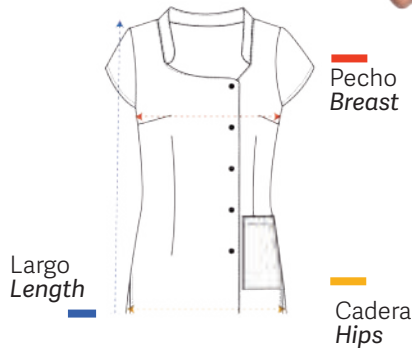

XXL

118 - 122 cm
130 - 134 cm
75 - 77 cm

REF.06300/50/5

EAN: 8435552721318

u.m.vta: 1 40

P.V.P.R 38,34€