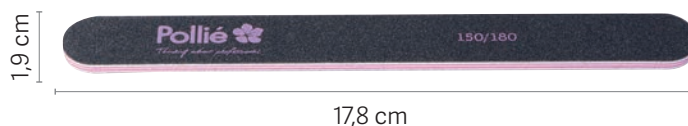

Limas en bolsa individual: recta

Nail files individual bag: straight

Peso: 10 g
Weight: 10 g

Grueso: 0,6 cm
Thickness: 0.6 cm

80/100

REF.06697

EAN: 8423029069568

u.m.vta: 12 192

P.V.P.R **0,78€**

10x192 units

150/180

REF.06698

EAN: 8423029069575

u.m.vta: 12 192

P.V.P.R **0,78€**

10x192 units