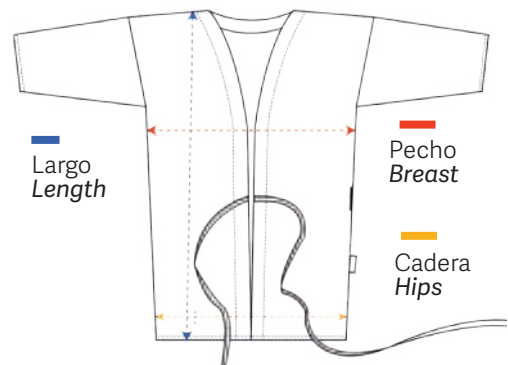

Kimono crossed with belt, 3/4 sleeve with mini pocket on the sleeve. Easy to iron. Anti-discoloration. 100% marroquine polyester

123 cm
123 cm
104 - 106 cm

Chaqueta básica cremallera negra Black basic zipper jacket