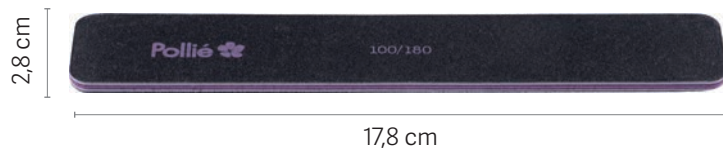

Cuadrada
Square

REF.03429

EAN: 8423029032258

u.m.vta: 12 384

P.V.P.R 1,26€

10x300 units

Lima profesional zebra acolchada

Padded zebra professional nail file

Grueso: 0,3 cm
Thickness: 0.3 cm

100/180

Recta
Straight

REF.03425

EAN: 8423029032210

u.m.vta: 12 300

P.V.P.R 1,12€

11x300 units