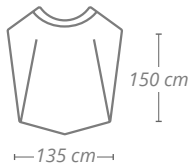

Cape de coupe STYLE Capa corte STYLE

1 u.m.vta
50 box

- » Matériel: nylon
- » Fermeture boutons

- » Material: nylon
- » Fecho com botões

REF. 04876/68

REF. 04876/50

REF. 04876/58