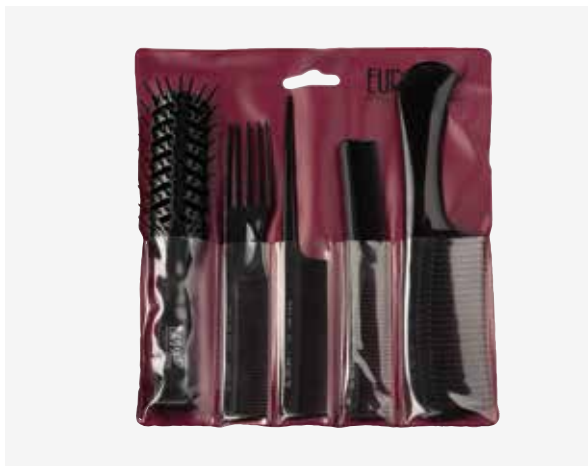

u.m.vta: 10 10

Comprend 4 peignes professionnels et une brosse araignée
Inclui 4 pentes profissionais e uma esqueleto

REF.00951

REF. 00114
REF. 00115
REF. 00136/50
REF. 00404/50
REF. 00550/50