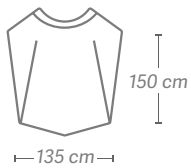

Cape de coupe STYLE

Capa corte STYLE

u.m.vta: 1	5

REF. 04876/68

REF. 04876/58

- Matériel: nylon
- Fermeture boutons

- Material: nylon
- Fecho com botões