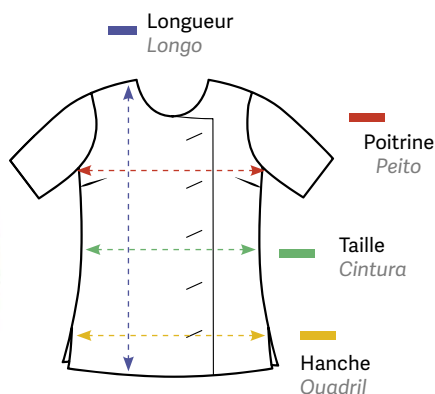

Veste zippée en polyester à manches courtes

Casaco de poliéster com zíper de manga curta

u.m.vta: 1 40

XS	S	M	L	XL	2XL
86 cm	92 cm	98 cm	106 cm	114 cm	122 cm
92 cm	98 cm	104 cm	111 cm	119 cm	127 cm
71 cm	72 cm	73 cm	74 cm	76 cm	77 cm
82 cm	88 cm	93 cm	101 cm	109 cm	116 cm
REF.07146/1	REF.07146/2	REF.07146/3	REF.07146/4	REF.07146/5	REF.07146/6

* Não disponível em Portugal

MOD. 51308455N

Les mesures sont approximatives et appartiennent au vêtement fini du contour total. Adapté à la personne doit ajouter entre 4 et 6 cm pour le mou.

As medições são aproximadas e pertencem à peça final do contorno total. Sob medida para a pessoa deve adicionar entre 4 e 6 cm para a folga.