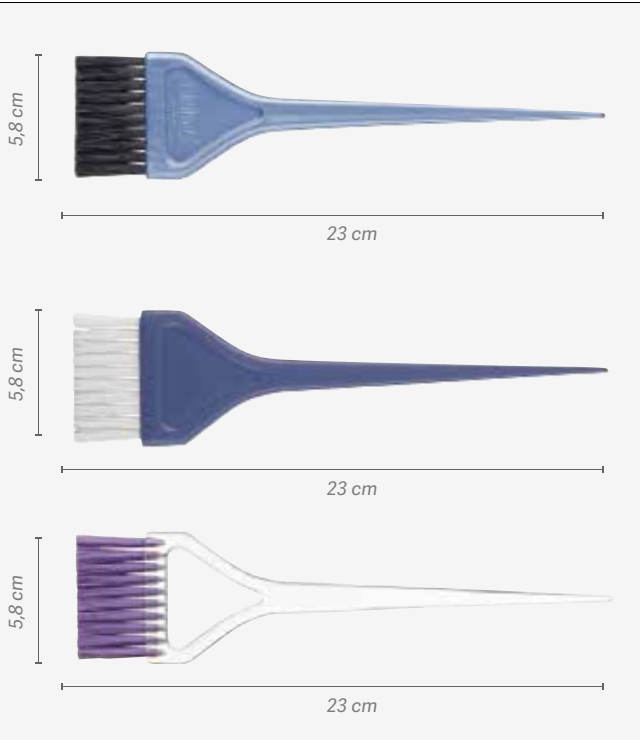

REF. 00102/50/01

REF. 00102/50

Cheveux noirs
Cabelo cor preto

REF. 00102/56/01

REF. 00102/56

Transparent
Transparente

Sac individuel
Bolsa individual

u.m.vta: 72 72

REF. 00102/97

Couleurs métalliques
Cores metálicas