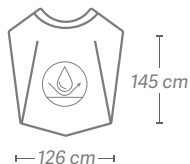

Cape coupe BOB

Capa corte BOB

u.m.vta: 1 :12

REF. 02632/59