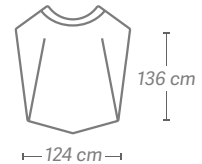

Grande cape à teinture ELEGANT

Capa grande ELEGANT

u.m.vta: 1 50

REF. 01175/58

REF. 01175/60

REF. 01175/59

REF. 01175/50

REF. 01175/72