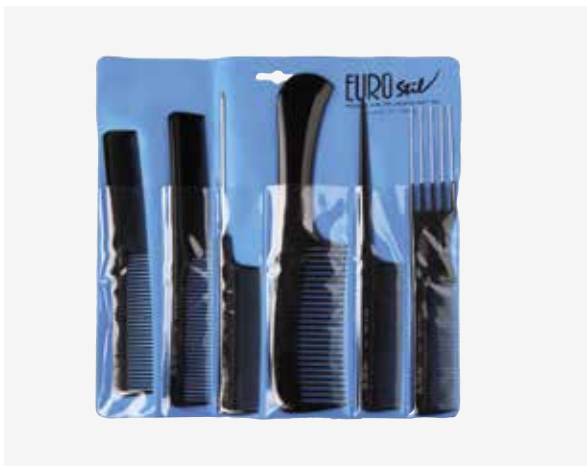

Étui de peignes professionnels
Estojo pentes profissionais

u.m.vta: 10 10

Comprend 6 peignes professionnels
Inclui 6 pentes profissionais

REF.00950

REF. 00114
REF. 00115
REF. 00116
REF. 00118
REF. 00128
REF. 00136/50