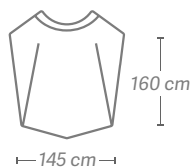

Cape de coupe LIGHTS
Capa corte nylon LIGHTS

u.m.vta: 1 5

- REF. 04877/54
- REF.04877/63
- REF. 04877/68