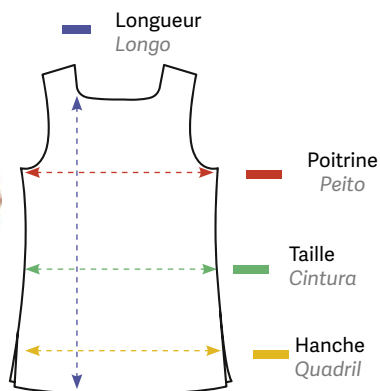

MOD. 51805322

Les mesures sont approximatives et appartiennent au vêtement fini du contour total. Adapté à la personne doit ajouter entre 4 et 6 cm pour le mou.

As medições são aproximadas e pertencem à peça final do contorno total. Sob medida para a pessoa deve adicionar entre 4 e 6 cm para a folga.